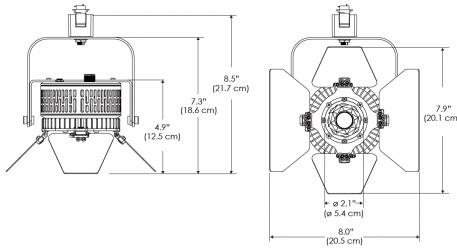

PS US EU

Mounting Bracket Dimensions ALL-CLP

*All -CLP configuration models come with standard DC cables of 6' and AC cables of 10'.

W360BD-MPT

PSX US

PSX EU

MECHANICAL FIGURES

W360BD-TEX Legacy product

PS US EU

PSX US EU

W360BD-TG Legacy product

PHOTOMETRIC DATA

AMZ

Distance		3' (~0.9 m)	5' (~1.5 m)	10' (~3.0 m)
@4000K	fc	465	237	47
	lux	4998	2548	500
@6500K	fc	470	240	48
	lux	5059	2579	506
Beam Diameter		Ø 2.3' (0.7m)	Ø 3.8' (1.2m)	Ø 7.6' (2.3m)

TB

Distance		3' (~0.9 m)	5' (~1.5 m)	10' (~3.0 m)
@10000K	fc	276	100	27
	lux	2965	1067	286
@20000K	fc	145	53	15
	lux	1560	562	154
Beam Diameter		Ø 2.3' (0.7m)	Ø 3.8' (1.2m)	Ø 7.6' (2.3m)

Beam Angle : 55°