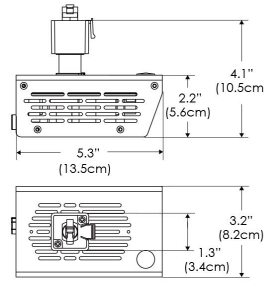

PS US EU

Mounting Bracket Dimensions ALL-CLP

*All -CLP configuration models come with standard DC cables of 6' and AC cables of 10'.

W360BD-MPT

PSX US

PSX EU

MECHANICAL FIGURES

W360BD-TEX Legacy product

PS US EU

PSX US EU

W360BD-TG Legacy product

PHOTOMETRIC DATA

AMZ

Distance		3' (~0.9 m)	5' (~1.5 m)	10' (~3.0 m)
@4000K	fc	465	237	47
	lux	4998	2548	500
@6500K	fc	470	240	48
	lux	5059	2579	506
Beam Diameter		Ø 2.3' (0.7m)	Ø 3.8' (1.2m)	Ø 7.6' (2.3m)

TB

Distance		3' (~0.9 m)	5' (~1.5 m)	10' (~3.0 m)
@10000K	fc	276	100	27
	lux	2965	1067	286
@20000K	fc	145	53	15
	lux	1560	562	154
Beam Diameter		Ø 2.3' (0.7m)	Ø 3.8' (1.2m)	Ø 7.6' (2.3m)

Beam Angle : 55°