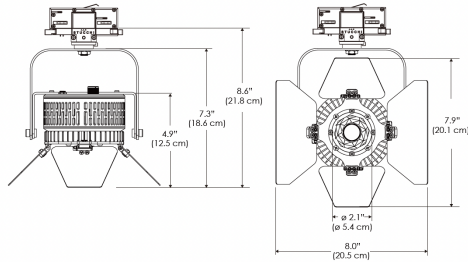

W360BD-TOX/TON