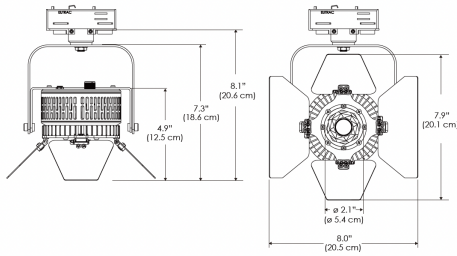

PS US EU

Mounting Bracket Dimensions ALL-CLP

*All -CLP configuration models come with standard DC cables of 6' and AC cables of 10'.

W360BD-MPT

PSX US

PSX EU

MECHANICAL FIGURES

W360BD-TEX Legacy product

PS US EU

PSX US EU

W360BD-TG Legacy product

PHOTOMETRIC DATA

AMZ

Distance		3' (~0.9 m)	5' (~1.5 m)	10' (~3.0 m)
@4000K	fc	465	237	47
	lux	4998	2548	500
@6500K	fc	470	240	48
	lux	5059	2579	506
Beam Diameter		Ø 2.3' (0.7m)	Ø 3.8' (1.2m)	Ø 7.6' (2.3m)

TB

Distance		3' (~0.9 m)	5' (~1.5 m)	10' (~3.0 m)
@10000K	fc	276	100	27
	lux	2965	1067	286
@20000K	fc	145	53	15
	lux	1560	562	154
Beam Diameter		Ø 2.3' (0.7m)	Ø 3.8' (1.2m)	Ø 7.6' (2.3m)

Beam Angle : 55°