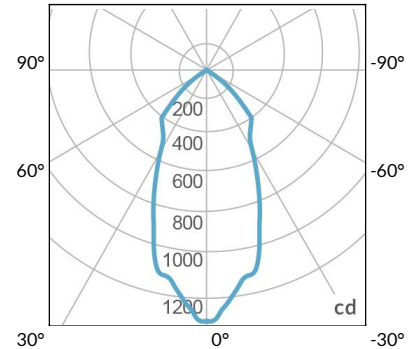

Beam Angle : 55°