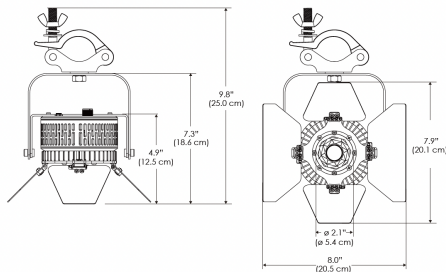

Power Supply & Control

PS Power Supply
 US EU
 PSX Power Supply w/ DMX (compatible with TOX/MPT mount)
 US EU

Plug/Connection

US US 120V
EU EU 220V

SPECIFICATIONS

Beam Angle	55°
Spectrum Type	AMZ : Plant Flourish & Growth TB : Coral Health & Growth
Control	Intensity (0% - 100%), CCT
LED Source	DiCon Dense Matrix LED
AC Power Draw	80W max
AC Input Voltage	100 - 240V AC, 60Hz
Cooling	Fan Cooled
Operating Temperature	32 - 104°F (0 - 40°C)
Fixture Weight	1.3lb (0.6kg)
Power Supply Weight	1.0lb (0.4kg)

PS US EU

Mounting Bracket Dimensions ALL-CLP

*All -CLP configuration models come with standard DC cables of 6' and AC cables of 10'.

W360BD-MPT

PSX US

PSX EU

MECHANICAL FIGURES

W360BD-TEX Legacy product

PS US EU

PSX US EU

W360BD-TG Legacy product

PHOTOMETRIC DATA

AMZ

Distance		3' (~0.9 m)	5' (~1.5 m)	10' (~3.0 m)
@4000K	fc	465	237	47
	lux	4998	2548	500
@6500K	fc	470	240	48
	lux	5059	2579	506
Beam Diameter		Ø 2.3' (0.7m)	Ø 3.8' (1.2m)	Ø 7.6' (2.3m)

TB

Distance		3' (~0.9 m)	5' (~1.5 m)	10' (~3.0 m)
@10000K	fc	276	100	27
	lux	2965	1067	286
@20000K	fc	145	53	15
	lux	1560	562	154
Beam Diameter		Ø 2.3' (0.7m)	Ø 3.8' (1.2m)	Ø 7.6' (2.3m)

Beam Angle : 55°