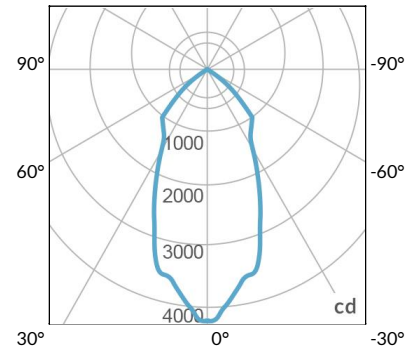

PS US EU

PSX US EU

W360BD-TG Legacy product

PHOTOMETRIC DATA

AMZ

Distance		3' (~0.9 m)	5' (~1.5 m)	10' (~3.0 m)
@4000K	fc	465	237	47
	lux	4998	2548	500
@6500K	fc	470	240	48
	lux	5059	2579	506
Beam Diameter		Ø 2.3' (0.7m)	Ø 3.8' (1.2m)	Ø 7.6' (2.3m)

TB

Distance		3' (~0.9 m)	5' (~1.5 m)	10' (~3.0 m)
@10000K	fc	276	100	27
	lux	2965	1067	286
@20000K	fc	145	53	15
	lux	1560	562	154
Beam Diameter		Ø 2.3' (0.7m)	Ø 3.8' (1.2m)	Ø 7.6' (2.3m)

Beam Angle : 55°