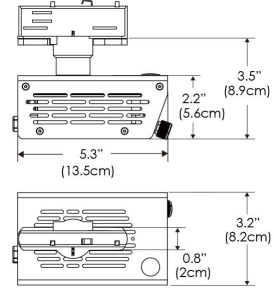

PS US EU

Mounting Bracket Dimensions ALL-CLP

*All -CLP configuration models come with standard DC cables of 6' and AC cables of 10'.

W360BD-MPT

PSX US

PSX EU

MECHANICAL FIGURES

W360BD-TEX Legacy product

PS US EU

PSX US EU

W360BD-TG Legacy product

PHOTOMETRIC DATA

AMZ

Distance		3' (~0.9 m)	5' (~1.5 m)	10' (~3.0 m)
@4000K	fc	465	237	47
	lux	4998	2548	500
@6500K	fc	470	240	48
	lux	5059	2579	506
Beam Diameter		Ø 2.3' (0.7m)	Ø 3.8' (1.2m)	Ø 7.6' (2.3m)

TB

Distance		3' (~0.9 m)	5' (~1.5 m)	10' (~3.0 m)
@10000K	fc	276	100	27
	lux	2965	1067	286
@20000K	fc	145	53	15
	lux	1560	562	154
Beam Diameter		Ø 2.3' (0.7m)	Ø 3.8' (1.2m)	Ø 7.6' (2.3m)

Beam Angle : 55°