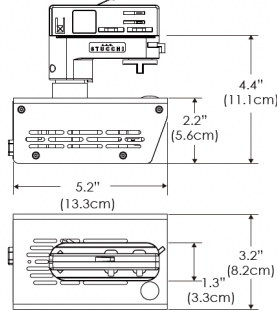

MECHANICAL FIGURES

PS US

*All -CLP configuration models come with standard DC cables of 6' and AC cables of 10'.

W360BD-MPT