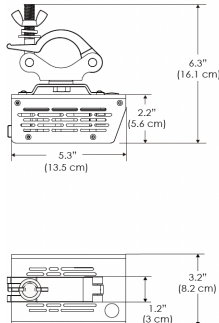

Power Supply & Control

PS Power Supply
 US EU
 PSX Power Supply w/ DMX (compatible with TOX/MPT mount)
 US EU

Plug/Connection

US US 120V
EU EU 220V

SPECIFICATIONS

Beam Angle	55°
Spectrum Type	AMZ : Plant Flourish & Growth TB : Coral Health & Growth
Control	Intensity (0% - 100%), CCT
LED Source	DiCon Dense Matrix LED
AC Power Draw	80W max
AC Input Voltage	100 - 240V AC, 60Hz
Cooling	Fan Cooled
Operating Temperature	32 - 104°F (0 - 40°C)
Fixture Weight	1.3lb (0.6kg)
Power Supply Weight	1.0lb (0.4kg)

PS US EU

Mounting Bracket Dimensions ALL-CLP

*All -CLP configuration models come with standard DC cables of 6' and AC cables of 10'.

W360BD-MPT

PSX US

PSX EU

MECHANICAL FIGURES

W360BD-TEX Legacy product

PS US EU

PSX US EU

W360BD-TG Legacy product

PHOTOMETRIC DATA

AMZ

Distance		3' (~0.9 m)	5' (~1.5 m)	10' (~3.0 m)
@4000K	fc	465	237	47
	lux	4998	2548	500
@6500K	fc	470	240	48
	lux	5059	2579	506
Beam Diameter		Ø 2.3' (0.7m)	Ø 3.8' (1.2m)	Ø 7.6' (2.3m)

TB

Distance		3' (~0.9 m)	5' (~1.5 m)	10' (~3.0 m)
@10000K	fc	276	100	27
	lux	2965	1067	286
@20000K	fc	145	53	15
	lux	1560	562	154
Beam Diameter		Ø 2.3' (0.7m)	Ø 3.8' (1.2m)	Ø 7.6' (2.3m)

Beam Angle : 55°