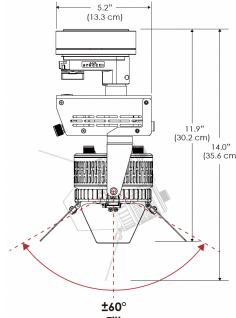

PS US EU

Mounting Bracket Dimensions ALL-CLP

*All -CLP configuration models come with standard DC cables of 6' and AC cables of 10'.

W360BD-MPT

PSX US

PSX EU

MECHANICAL FIGURES

W360BD-TEX Legacy product

PS US EU

PSX US EU

W360BD-TG Legacy product

PHOTOMETRIC DATA

AMZ

Distance		3' (~0.9 m)	5' (~1.5 m)	10' (~3.0 m)
@4000K	fc	465	237	47
	lux	4998	2548	500
@6500K	fc	470	240	48
	lux	5059	2579	506
Beam Diameter		Ø 2.3' (0.7m)	Ø 3.8' (1.2m)	Ø 7.6' (2.3m)

TB

Distance		3' (~0.9 m)	5' (~1.5 m)	10' (~3.0 m)
@10000K	fc	276	100	27
	lux	2965	1067	286
@20000K	fc	145	53	15
	lux	1560	562	154
Beam Diameter		Ø 2.3' (0.7m)	Ø 3.8' (1.2m)	Ø 7.6' (2.3m)

Beam Angle : 55°