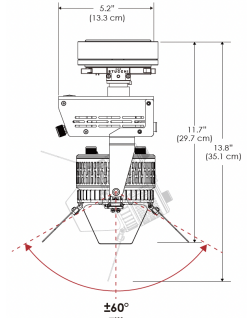

PS US EU

Mounting Bracket Dimensions ALL-CLP

*All -CLP configuration models come with standard DC cables of 6' and AC cables of 10'.

W360BD-MPT

PSX US

PSX EU

MECHANICAL FIGURES

W360BD-TEX Legacy product

PS US EU

PSX US EU

W360BD-TG Legacy product

PHOTOMETRIC DATA

AMZ

Distance		3' (~0.9 m)	5' (~1.5 m)	10' (~3.0 m)
@4000K	fc	465	237	47
	lux	4998	2548	500
@6500K	fc	470	240	48
	lux	5059	2579	506
Beam Diameter		Ø 2.3' (0.7m)	Ø 3.8' (1.2m)	Ø 7.6' (2.3m)

TB

Distance		3' (~0.9 m)	5' (~1.5 m)	10' (~3.0 m)
@10000K	fc	276	100	27
	lux	2965	1067	286
@20000K	fc	145	53	15
	lux	1560	562	154
Beam Diameter		Ø 2.3' (0.7m)	Ø 3.8' (1.2m)	Ø 7.6' (2.3m)

Beam Angle : 55°