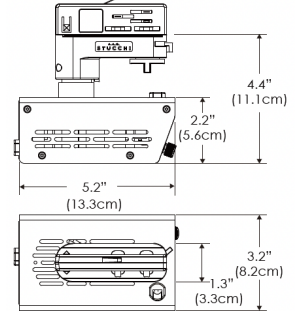

MECHANICAL FIGURES

PSX US

*All -CLP configuration models come with standard DC cables of 6' and AC cables of 10'.

W360BD-MPT