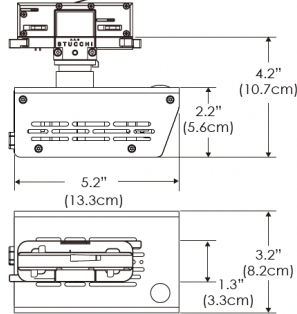

MECHANICAL FIGURES

PS EU

*All -CLP configuration models come with standard DC cables of 6' and AC cables of 10'.

W360BD-MPT