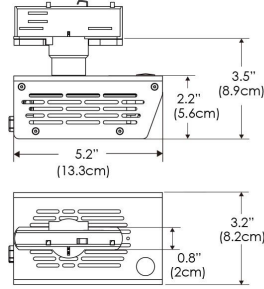

PS US EU

Mounting Bracket Dimensions ALL-CLP

*All -CLP configuration models come with standard DC cables of 6' and AC cables of 10'.

W360BD-MPT

PSX US

PSX EU

MECHANICAL FIGURES

W360BD-TEX Legacy product

PS US EU

PSX US EU

W360BD-TG Legacy product

PHOTOMETRIC DATA

AMZ

Distance		3' (~0.9 m)	5' (~1.5 m)	10' (~3.0 m)
@4000K	fc	465	237	47
	lux	4998	2548	500
@6500K	fc	470	240	48
	lux	5059	2579	506
Beam Diameter		Ø 2.3' (0.7m)	Ø 3.8' (1.2m)	Ø 7.6' (2.3m)

TB

Distance		3' (~0.9 m)	5' (~1.5 m)	10' (~3.0 m)
@10000K	fc	276	100	27
	lux	2965	1067	286
@20000K	fc	145	53	15
	lux	1560	562	154
Beam Diameter		Ø 2.3' (0.7m)	Ø 3.8' (1.2m)	Ø 7.6' (2.3m)

Beam Angle : 55°