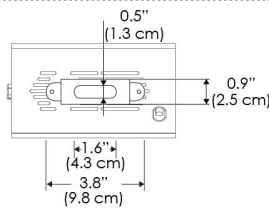

Power Supply & Control

PS Power Supply
 US EU
 PSX Power Supply w/ DMX (compatible with TOX/MPT mount)
 US EU

Plug/Connection

US US 120V
EU EU 220V

SPECIFICATIONS

Beam Angle	55°
Spectrum Type	AMZ : Plant Flourish & Growth TB : Coral Health & Growth
Control	Intensity (0% - 100%), CCT
LED Source	DiCon Dense Matrix LED
AC Power Draw	80W max
AC Input Voltage	100 - 240V AC, 60Hz
Cooling	Fan Cooled
Operating Temperature	32 - 104°F (0 - 40°C)
Fixture Weight	1.3lb (0.6kg)
Power Supply Weight	1.0lb (0.4kg)

PS US EU

Mounting Bracket Dimensions ALL-CLP

*All -CLP configuration models come with standard DC cables of 6' and AC cables of 10'.

W360BD-MPT

PSX US

PSX EU

MECHANICAL FIGURES

W360BD-TEX Legacy product

PS US EU

PSX US EU

W360BD-TG Legacy product

PHOTOMETRIC DATA

AMZ

Distance		3' (~0.9 m)	5' (~1.5 m)	10' (~3.0 m)
@4000K	fc	465	237	47
	lux	4998	2548	500
@6500K	fc	470	240	48
	lux	5059	2579	506
Beam Diameter		Ø 2.3' (0.7m)	Ø 3.8' (1.2m)	Ø 7.6' (2.3m)

TB

Distance		3' (~0.9 m)	5' (~1.5 m)	10' (~3.0 m)
@10000K	fc	276	100	27
	lux	2965	1067	286
@20000K	fc	145	53	15
	lux	1560	562	154
Beam Diameter		Ø 2.3' (0.7m)	Ø 3.8' (1.2m)	Ø 7.6' (2.3m)

Beam Angle : 55°