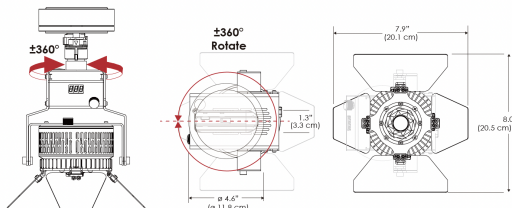

PS US EU

Mounting Bracket Dimensions ALL-CLP

*All -CLP configuration models come with standard DC cables of 6' and AC cables of 10'.

W360BD-MPT

PSX US

PSX EU

MECHANICAL FIGURES

W360BD-TEX Legacy product

PS US EU

PSX US EU

W360BD-TG Legacy product

PHOTOMETRIC DATA

AMZ

Distance		3' (~0.9 m)	5' (~1.5 m)	10' (~3.0 m)
@4000K	fc	465	237	47
	lux	4998	2548	500
@6500K	fc	470	240	48
	lux	5059	2579	506
Beam Diameter		Ø 2.3' (0.7m)	Ø 3.8' (1.2m)	Ø 7.6' (2.3m)

TB

Distance		3' (~0.9 m)	5' (~1.5 m)	10' (~3.0 m)
@10000K	fc	276	100	27
	lux	2965	1067	286
@20000K	fc	145	53	15
	lux	1560	562	154
Beam Diameter		Ø 2.3' (0.7m)	Ø 3.8' (1.2m)	Ø 7.6' (2.3m)

Beam Angle : 55°