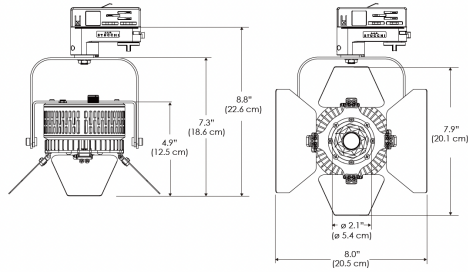

MECHANICAL FIGURES

W360BD-TOX/TON