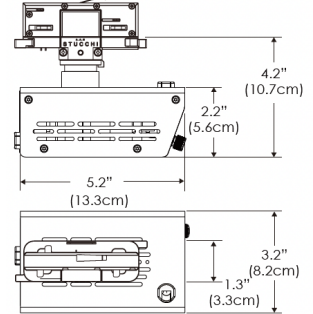

MECHANICAL FIGURES

PSX EU

*All -CLP configuration models come with standard DC cables of 6' and AC cables of 10'.

W360BD-MPT